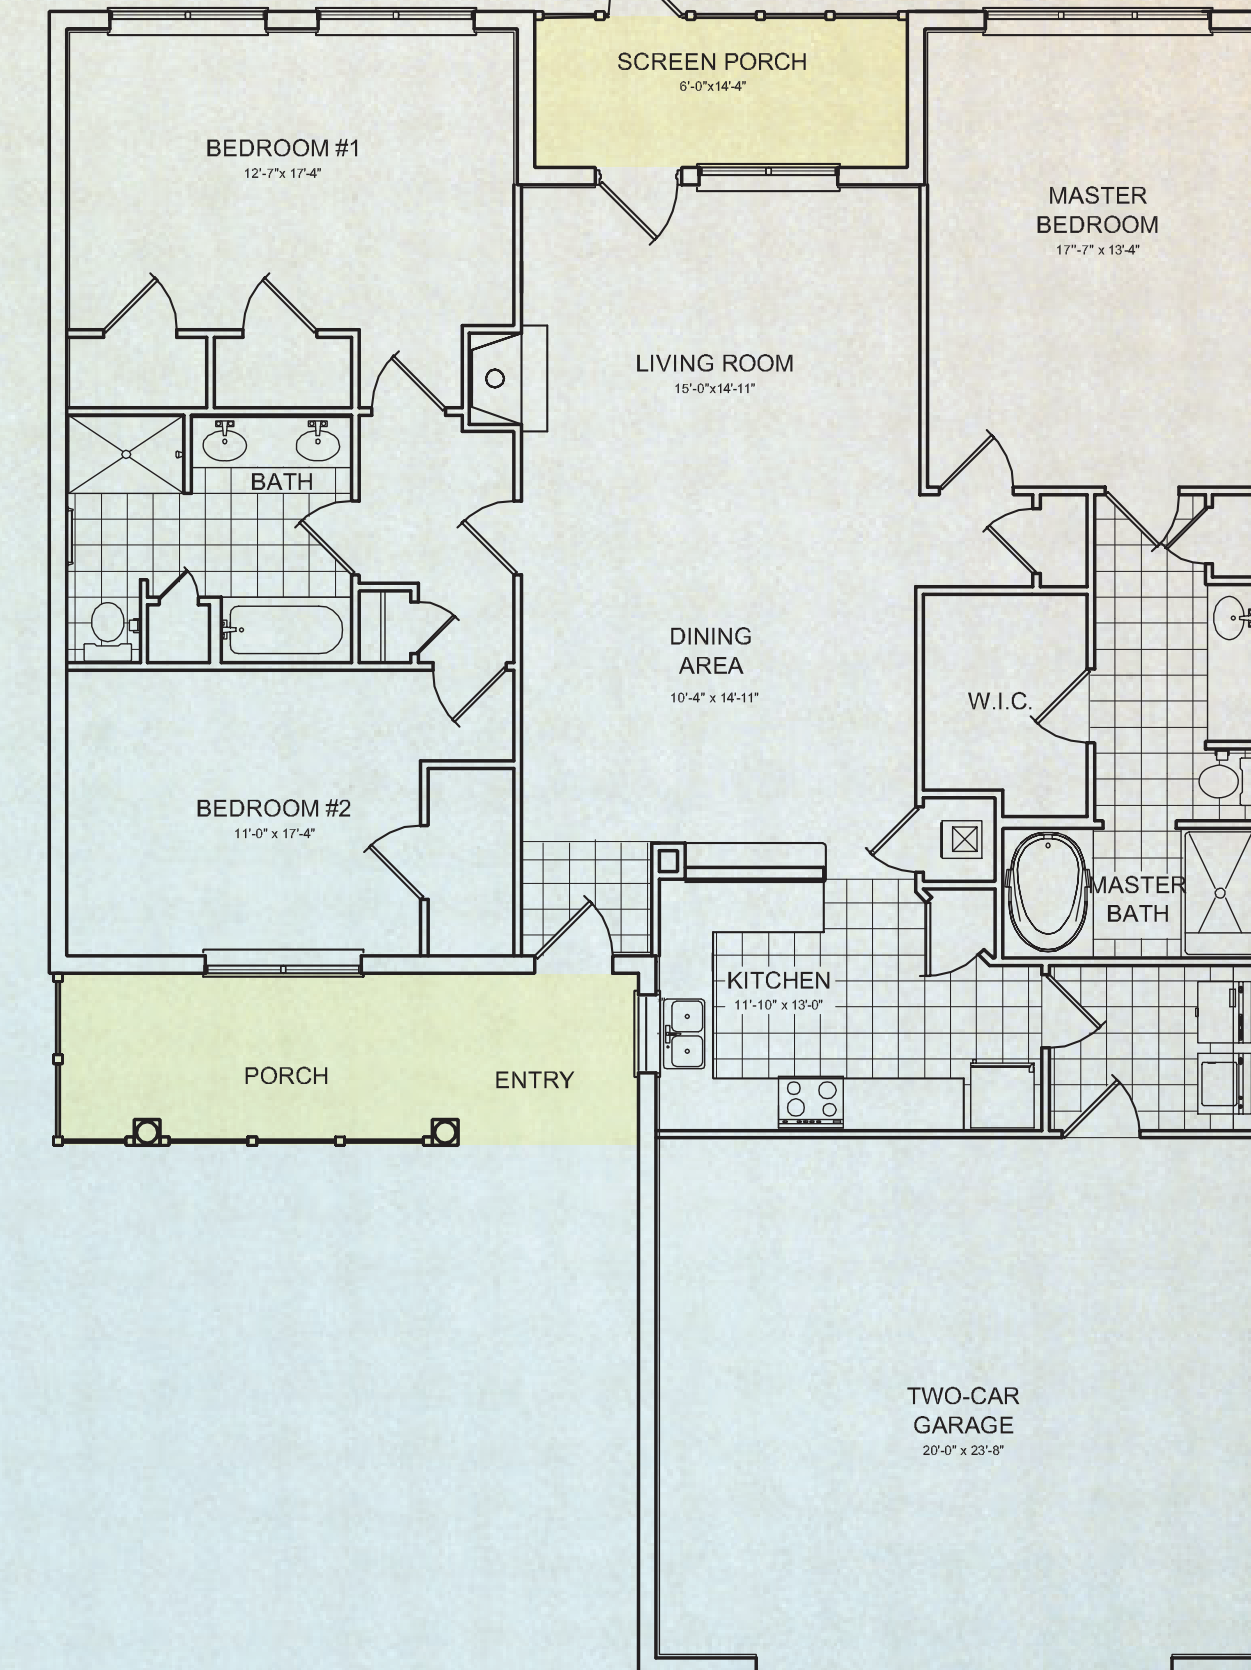

B

In the Center of it All!

The Preserve

1,916 HEATED SF*
2,483 TOTAL SF

The Harbor

1,916 HEATED SF*
2,592 TOTAL SF

The Sanctuary

1,916 HEATED SF*
2,930 TOTAL SF

The Retreat

1,836 HEATED SF
2,589 TOTAL SF

ALL HOMES INCLUDE:

- Concrete block construction
- Stucco and Centurion™ stone exterior
- 2 car garages with oversized doors
- 9' ceilings
- Pre-wired for sound
- Security systems
- Screen porch †

UPGRADE PACKAGE(S) INCLUDES:

GE Profile stainless steel appliances (ceramic cook top range, double built-in ovens, cabinet depth refrigerator, and washer/dryer)

The Brook

1,916 HEATED SF*
2,563 TOTAL SF

The Haven