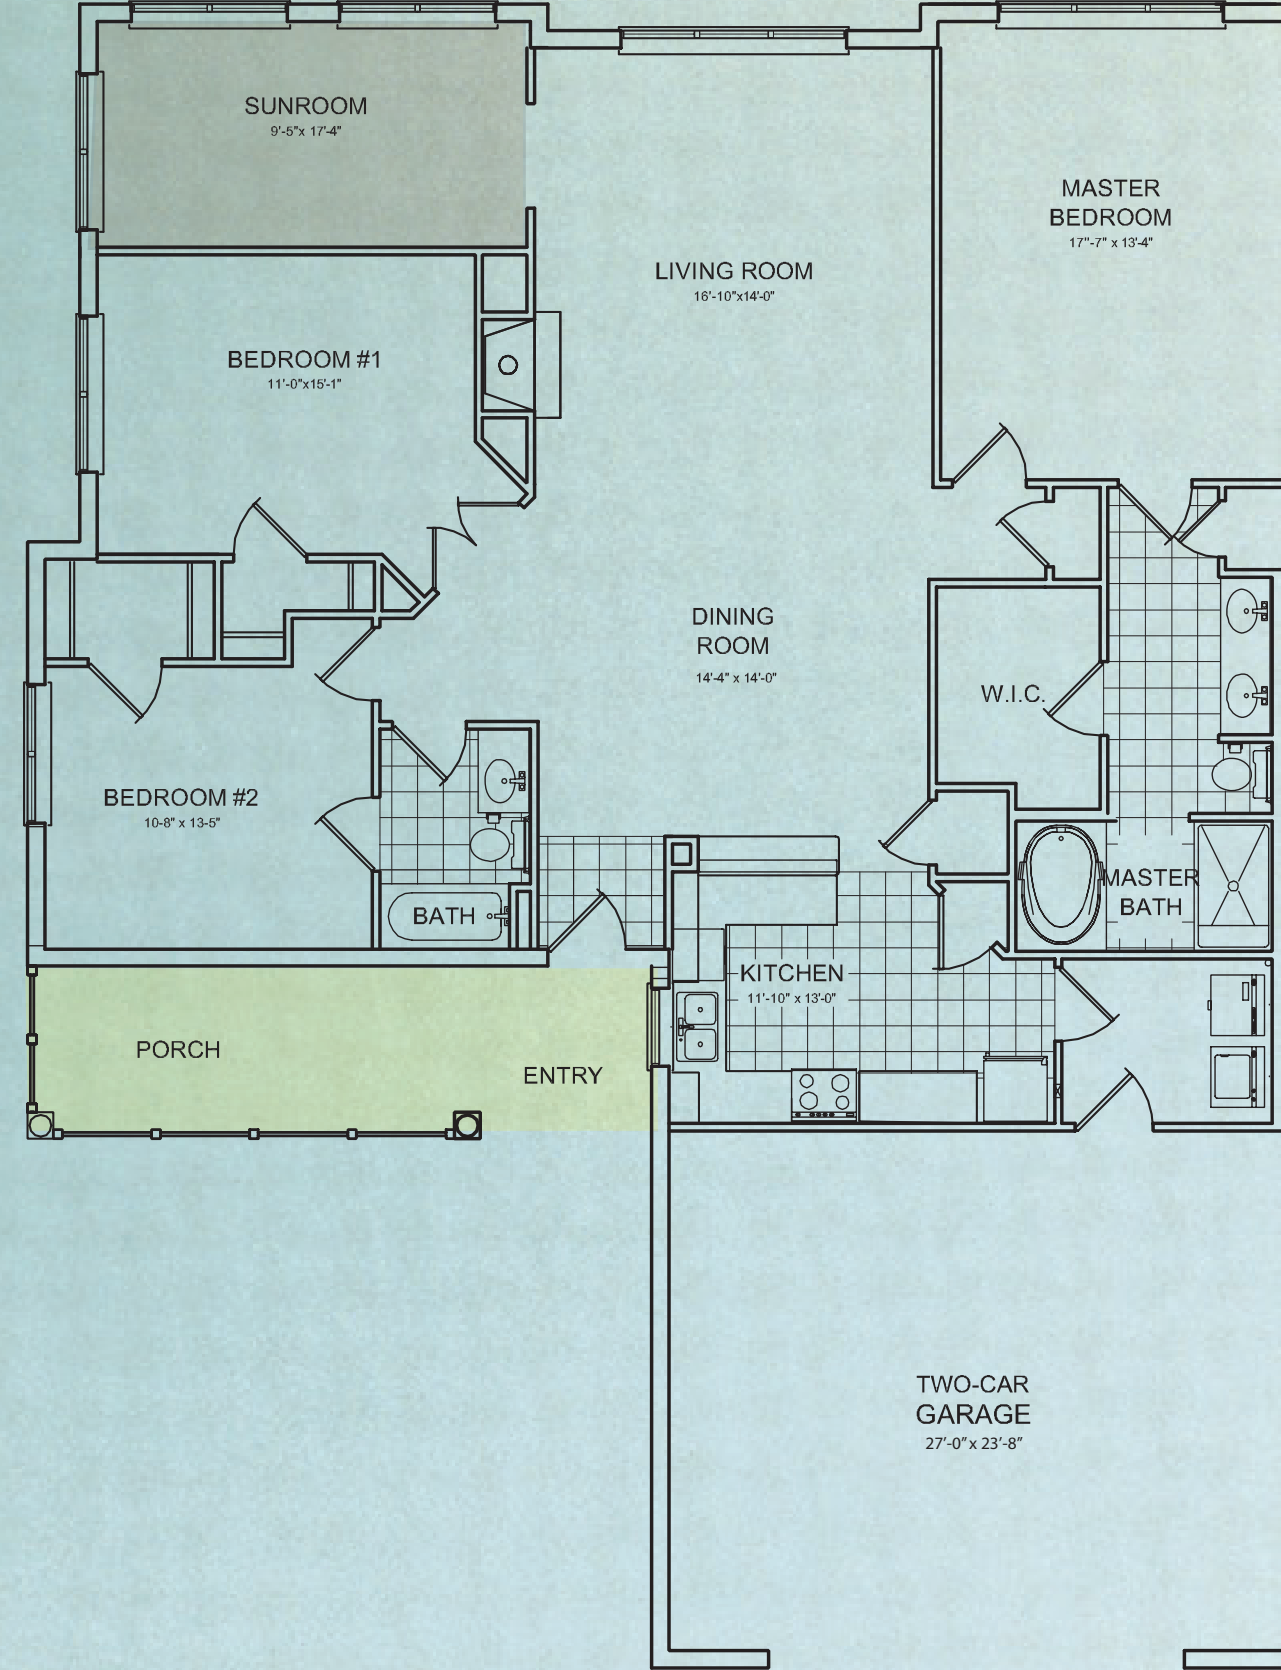

B

In the Center of it All!

The Preserve

1,916 HEATED SF*
2,483 TOTAL SF

The Harbor

1,916 HEATED SF*
2,592 TOTAL SF

The Sanctuary

1,916 HEATED SF*
2,930 TOTAL SF

The Retreat

1,836 HEATED SF
2,589 TOTAL SF

ALL HOMES INCLUDE:

- Concrete block construction
- Stucco and Centurion™ stone exterior
- 2 car garages with oversized doors
- 9' ceilings
- Pre-wired for sound
- Security systems
- Screen porch †

UPGRADE PACKAGE(S) INCLUDES:

GE Profile stainless steel appliances (ceramic cook top range, double built-in ovens, cabinet depth refrigerator, and washer/dryer)

The Brook

1,916 HEATED SF*
2,563 TOTAL SF

The Haven