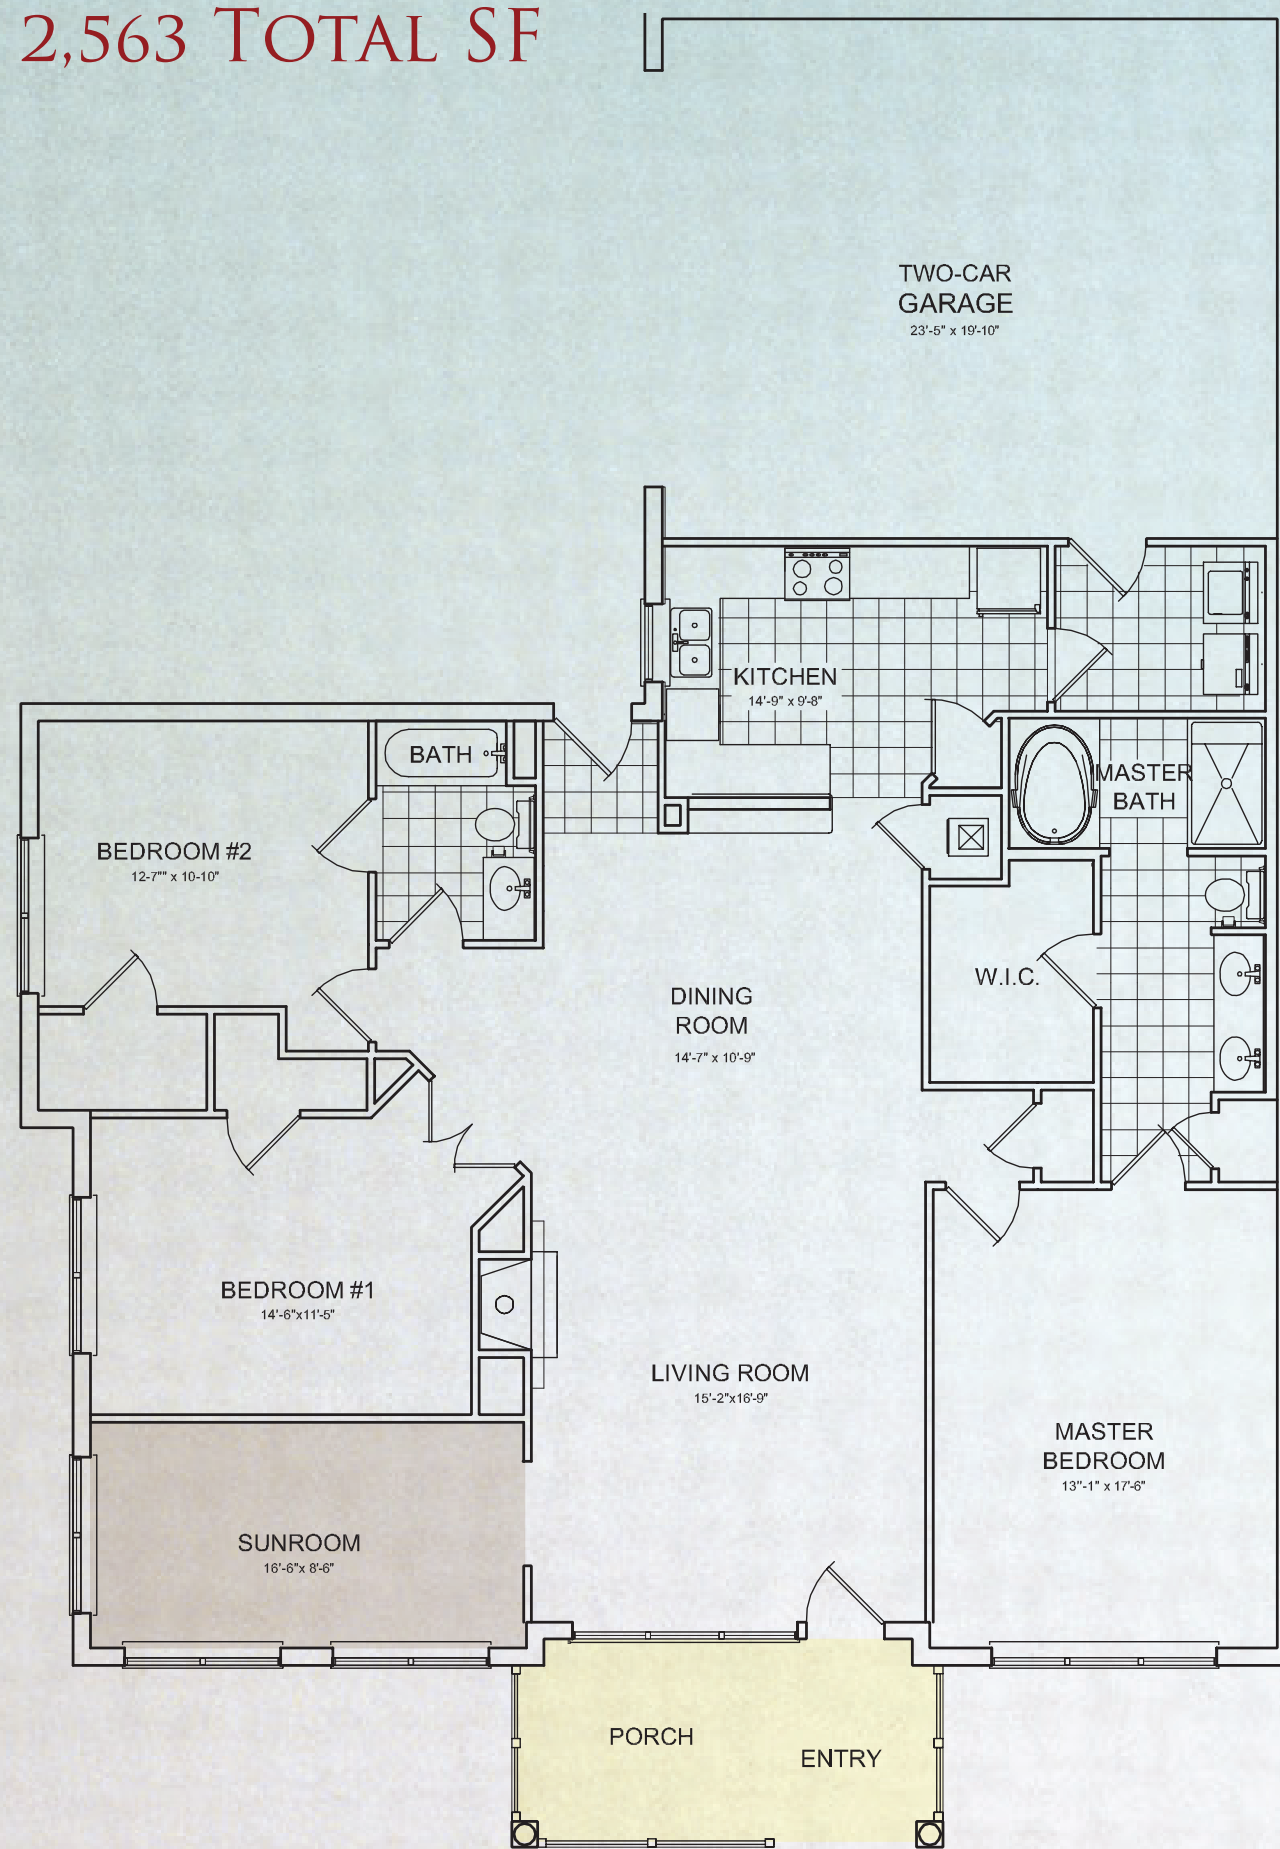

The Retreat

1,836 HEATED SF
2,589 TOTAL SF

ALL HOMES INCLUDE:

- Concrete block construction
- Stucco and Centurion™ stone exterior
- 2 car garages with oversized doors
- 9' ceilings
- Pre-wired for sound
- Security systems
- Screen porch †

† Available on select plans

STANDARD PACKAGE INCLUDES:

- GE stainless steel appliances (ceramic top range, above range microwave, dishwasher, standard refrigerator)
- Granite countertops (kitchens/baths)
- Raised panel cabinetry
- 18" Porcelain Tile (entry, kitchen, laundry, sunroom and baths)
- Designer faucets/hardware
- Designer lighting package
- Crown Molding
- Designer carpet (living and bedrooms)
- Neutral wall paint/white trim
- Ceiling fan fixtures in bedrooms and sunroom/porch
- Enclosed lanai

UPGRADE PACKAGE(S) INCLUDES:

GE Profile stainless steel appliances (ceramic cook top range, double built-in ovens, cabinet depth refrigerator, and washer/dryer)

The Brook

1,916 HEATED SF*
2,563 TOTAL SF

The Haven