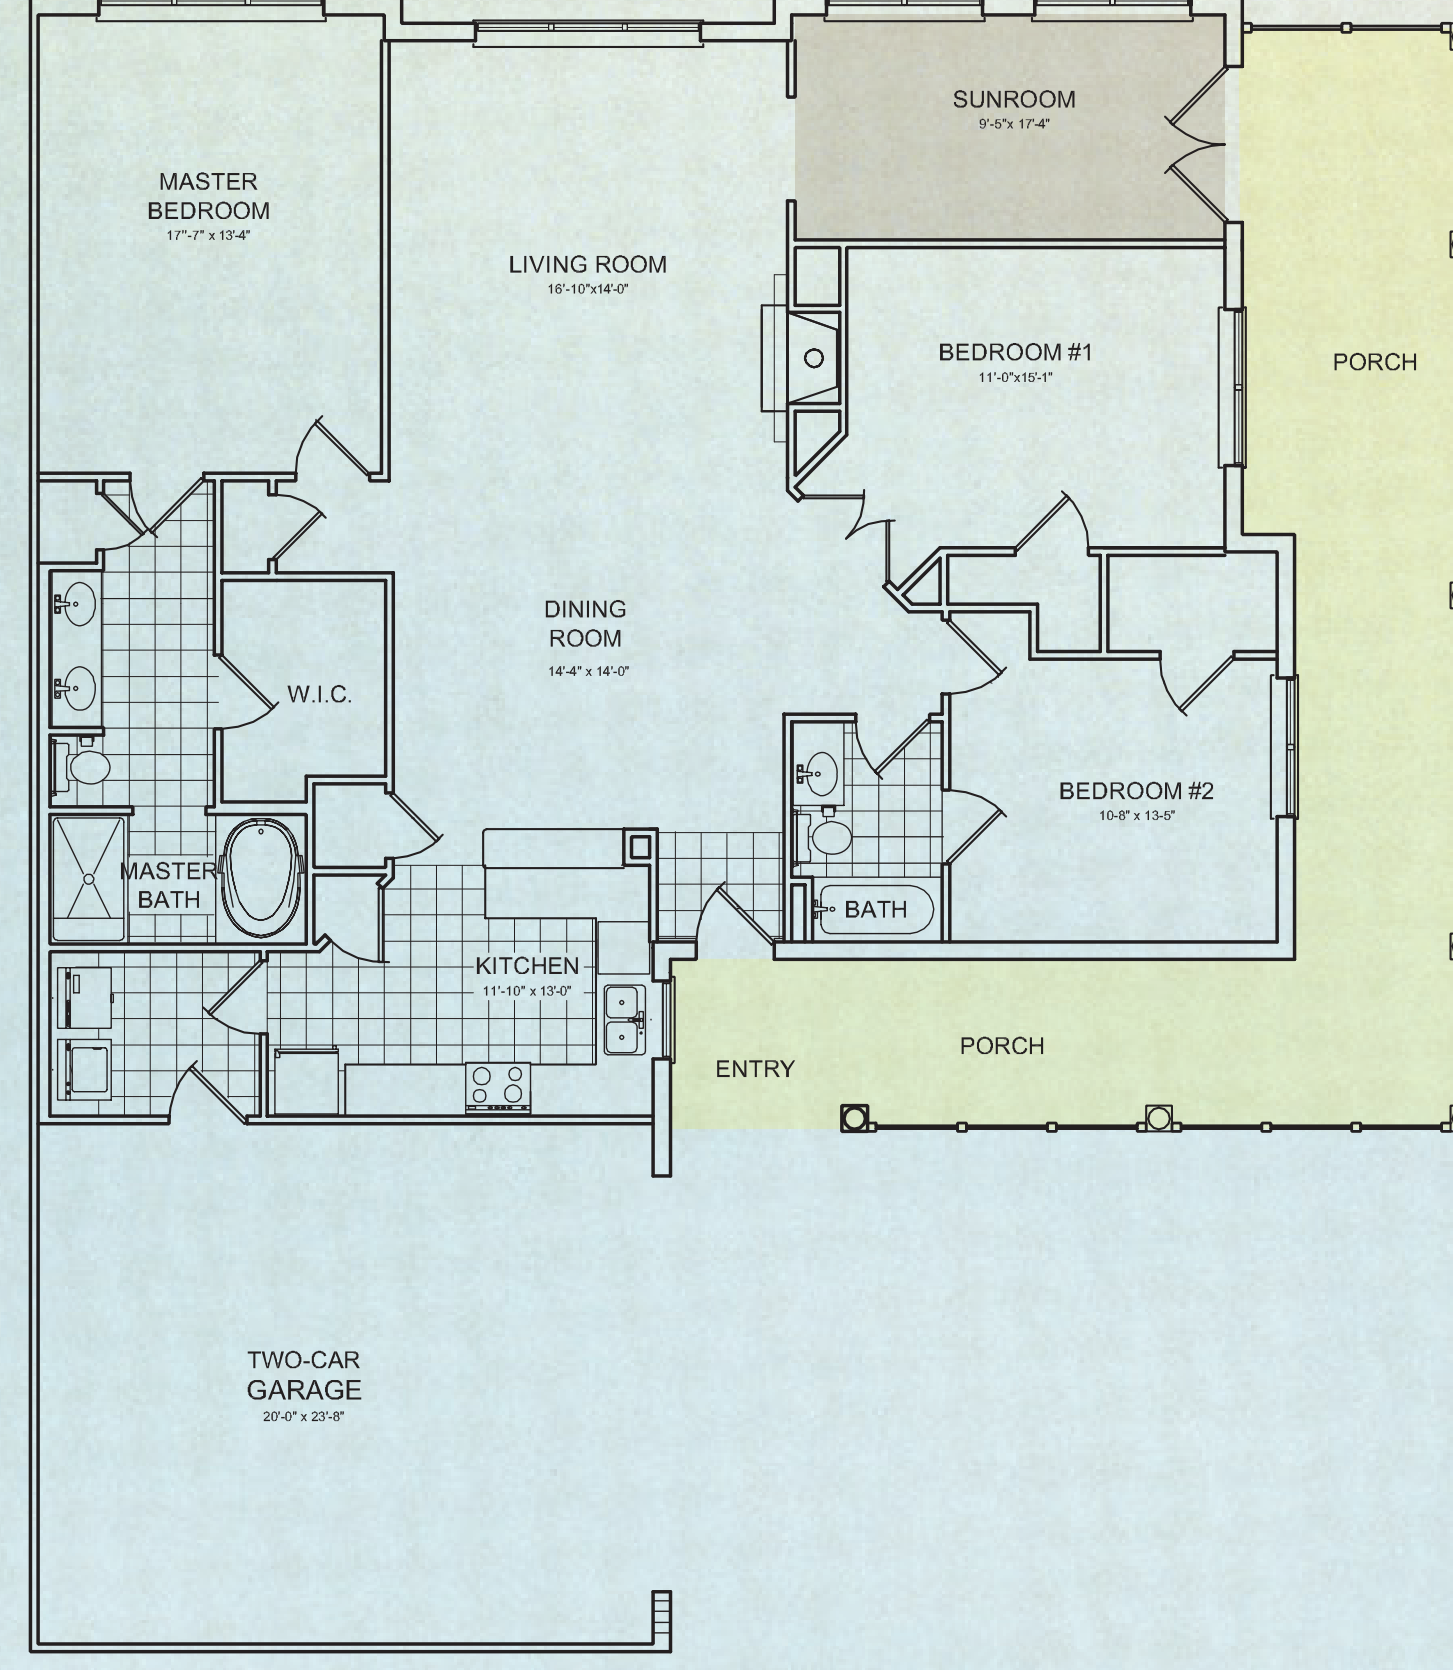

B

In the Center of it All!

The Preserve

1,916 HEATED SF*
2,483 TOTAL SF

The Harbor

1,916 HEATED SF*
2,592 TOTAL SF

The Sanctuary

1,916 HEATED SF*
2,930 TOTAL SF

The Retreat

1,836 HEATED SF
2,589 TOTAL SF

ALL HOMES INCLUDE:

- Concrete block construction
- Stucco and Centurion™ stone exterior
- 2 car garages with oversized doors
- 9' ceilings
- Pre-wired for sound
- Security systems
- Screen porch †

UPGRADE PACKAGE(S) INCLUDES:

GE Profile stainless steel appliances (ceramic cook top range, double built-in ovens, cabinet depth refrigerator, and washer/dryer)

The Brook

1,916 HEATED SF*
2,563 TOTAL SF

The Haven