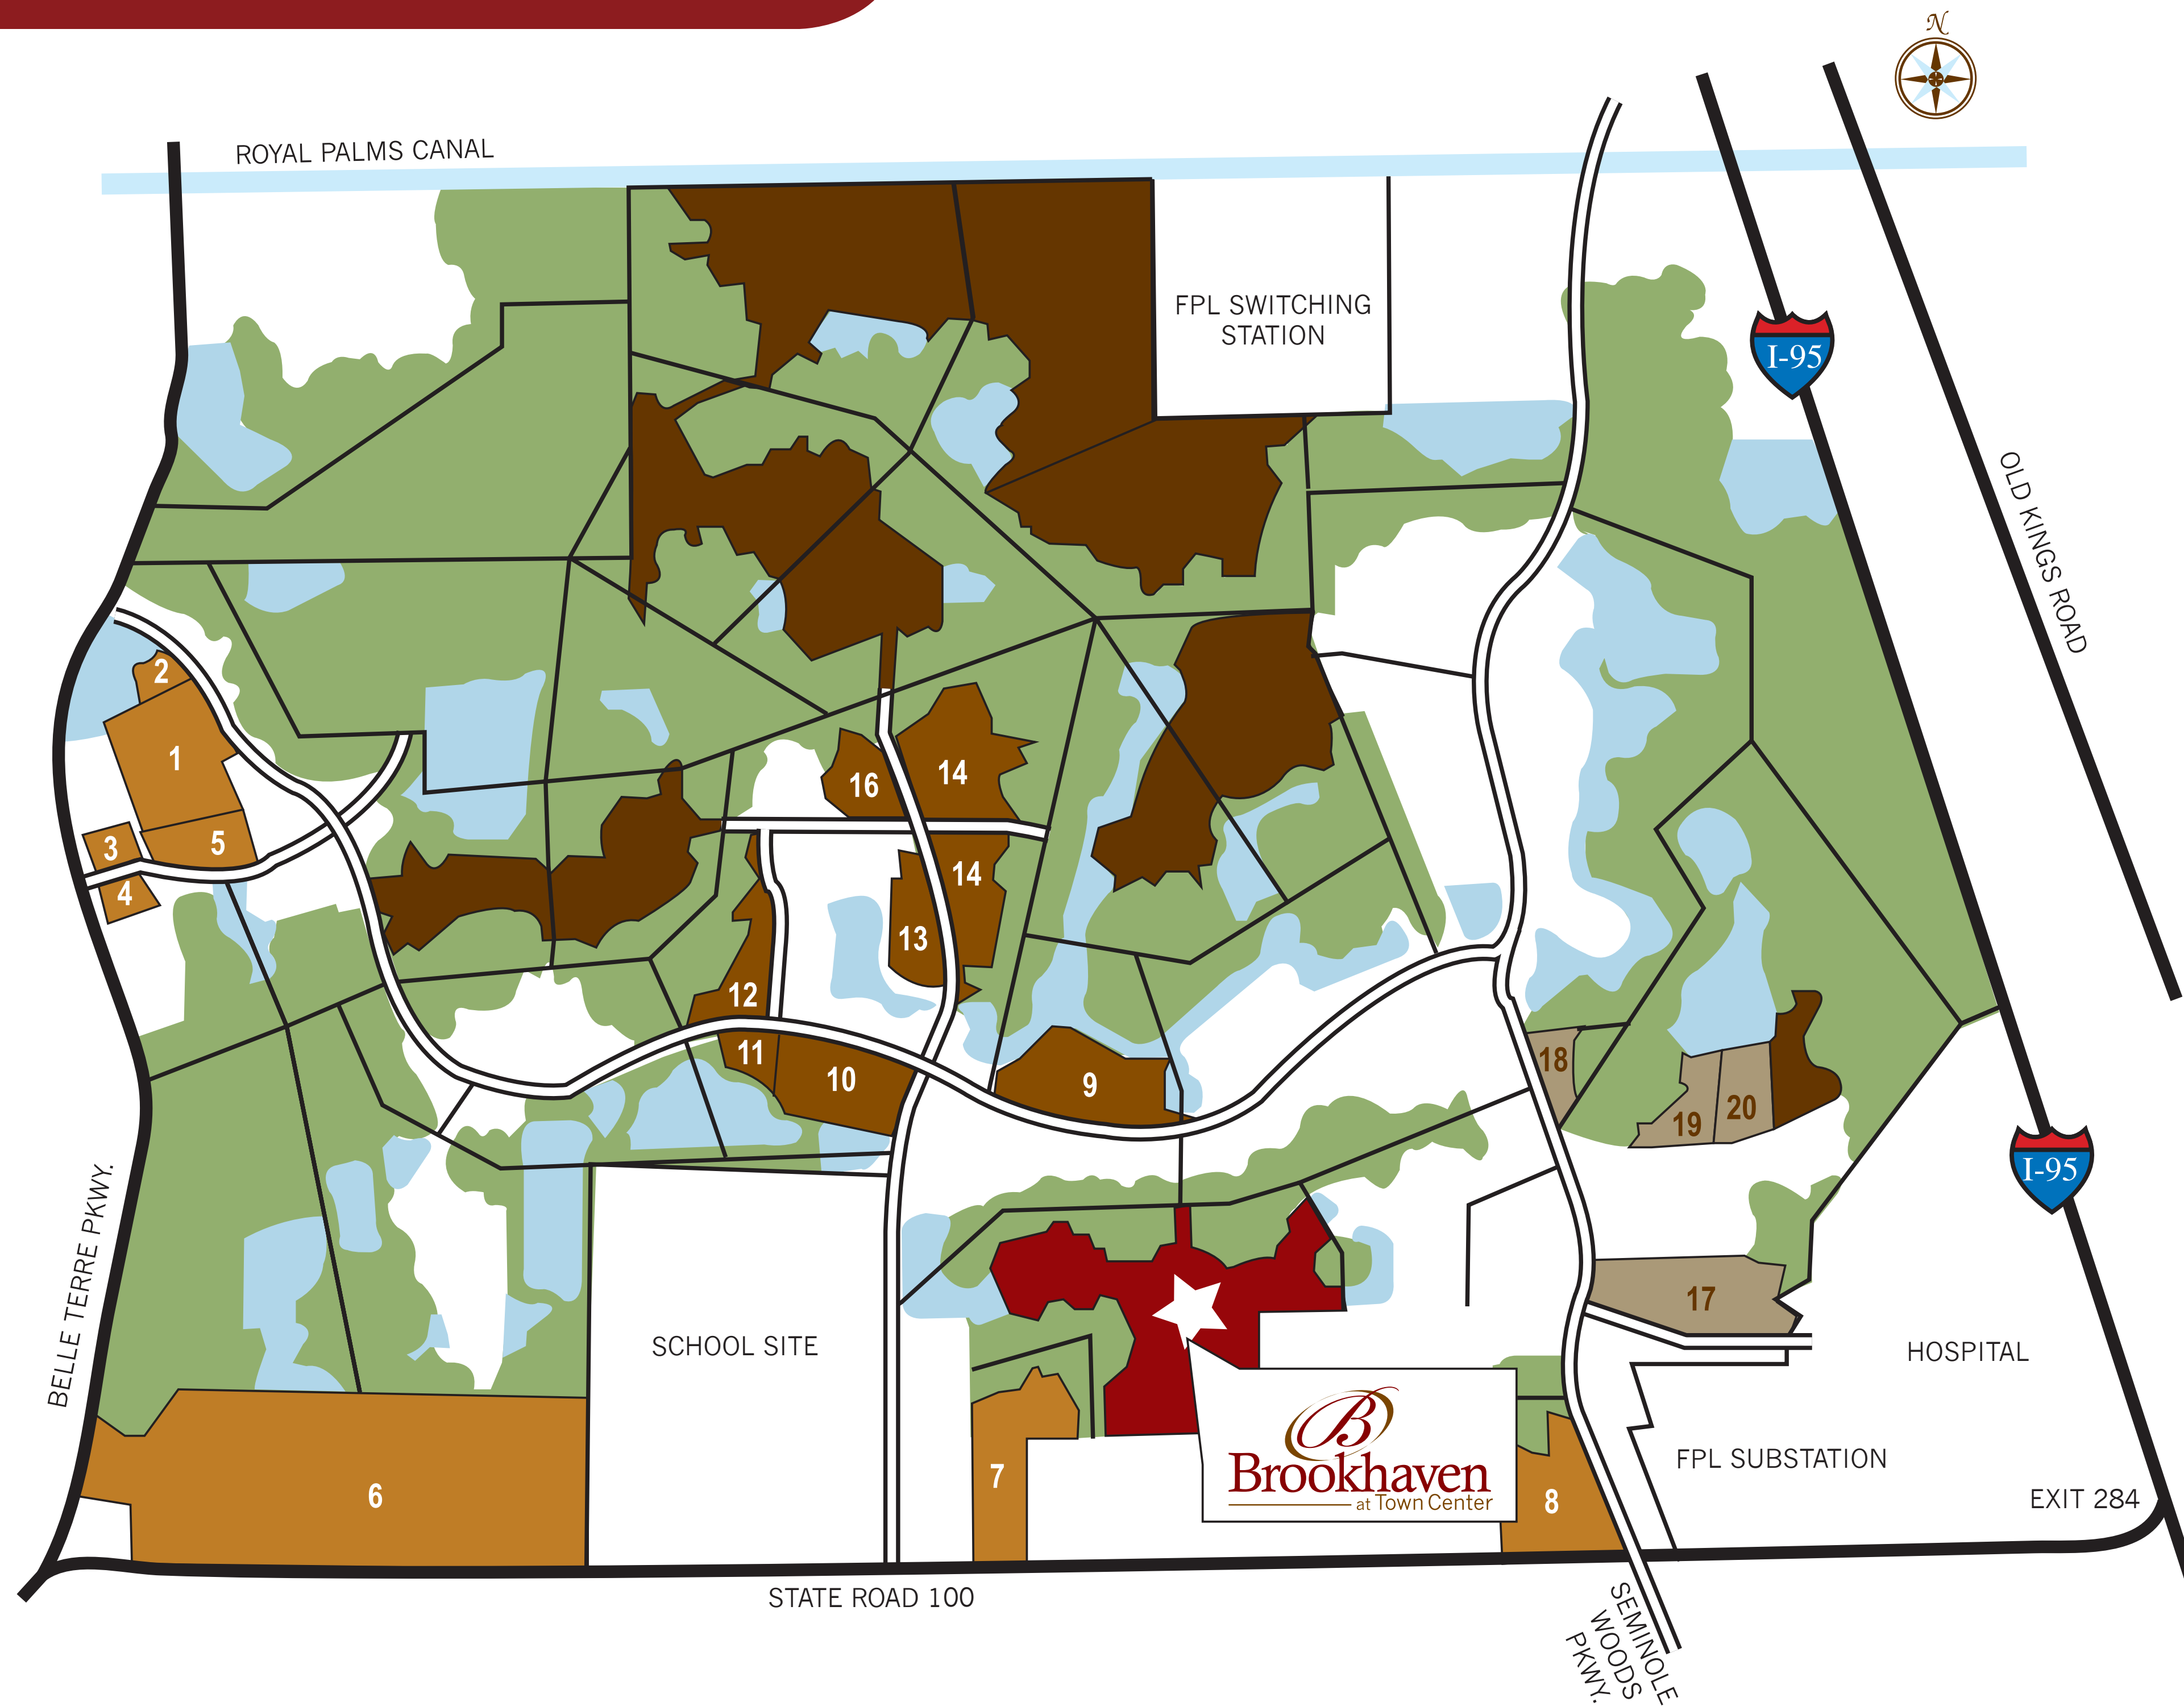

TOWN CENTER AT PALM COAST

COMMERCIAL

1. Publix Shopping Center
 2. Federal Trust Bank
 3. Peoples First Bank
 4. Harbor Federal Bank
 5. Office Condos
 6. The Landing at Palm Coast
 7. Mini Personal Storage
 8. Mixed Use
- (restaurant, hotel & office space)

URBAN CORE

9. Epic Movie Theaters
10. Mixed Use
11. Boutique Hotel
12. Mixed Use
13. City Center
14. City Place
15. Alexir Spa & Fitness
16. City Hall

MEDICAL OFFICE

17. Town Center Medical
 18. Retail & Office Center
 19. Office & Medical
 20. Union Plaza
- (medical/commercial condos)

B

In the Center of it All!

The Preserve

1,916 HEATED SF*
2,483 TOTAL SF

The Harbor

1,916 HEATED SF*
2,592 TOTAL SF

The Sanctuary

1,916 HEATED SF*
2,930 TOTAL SF