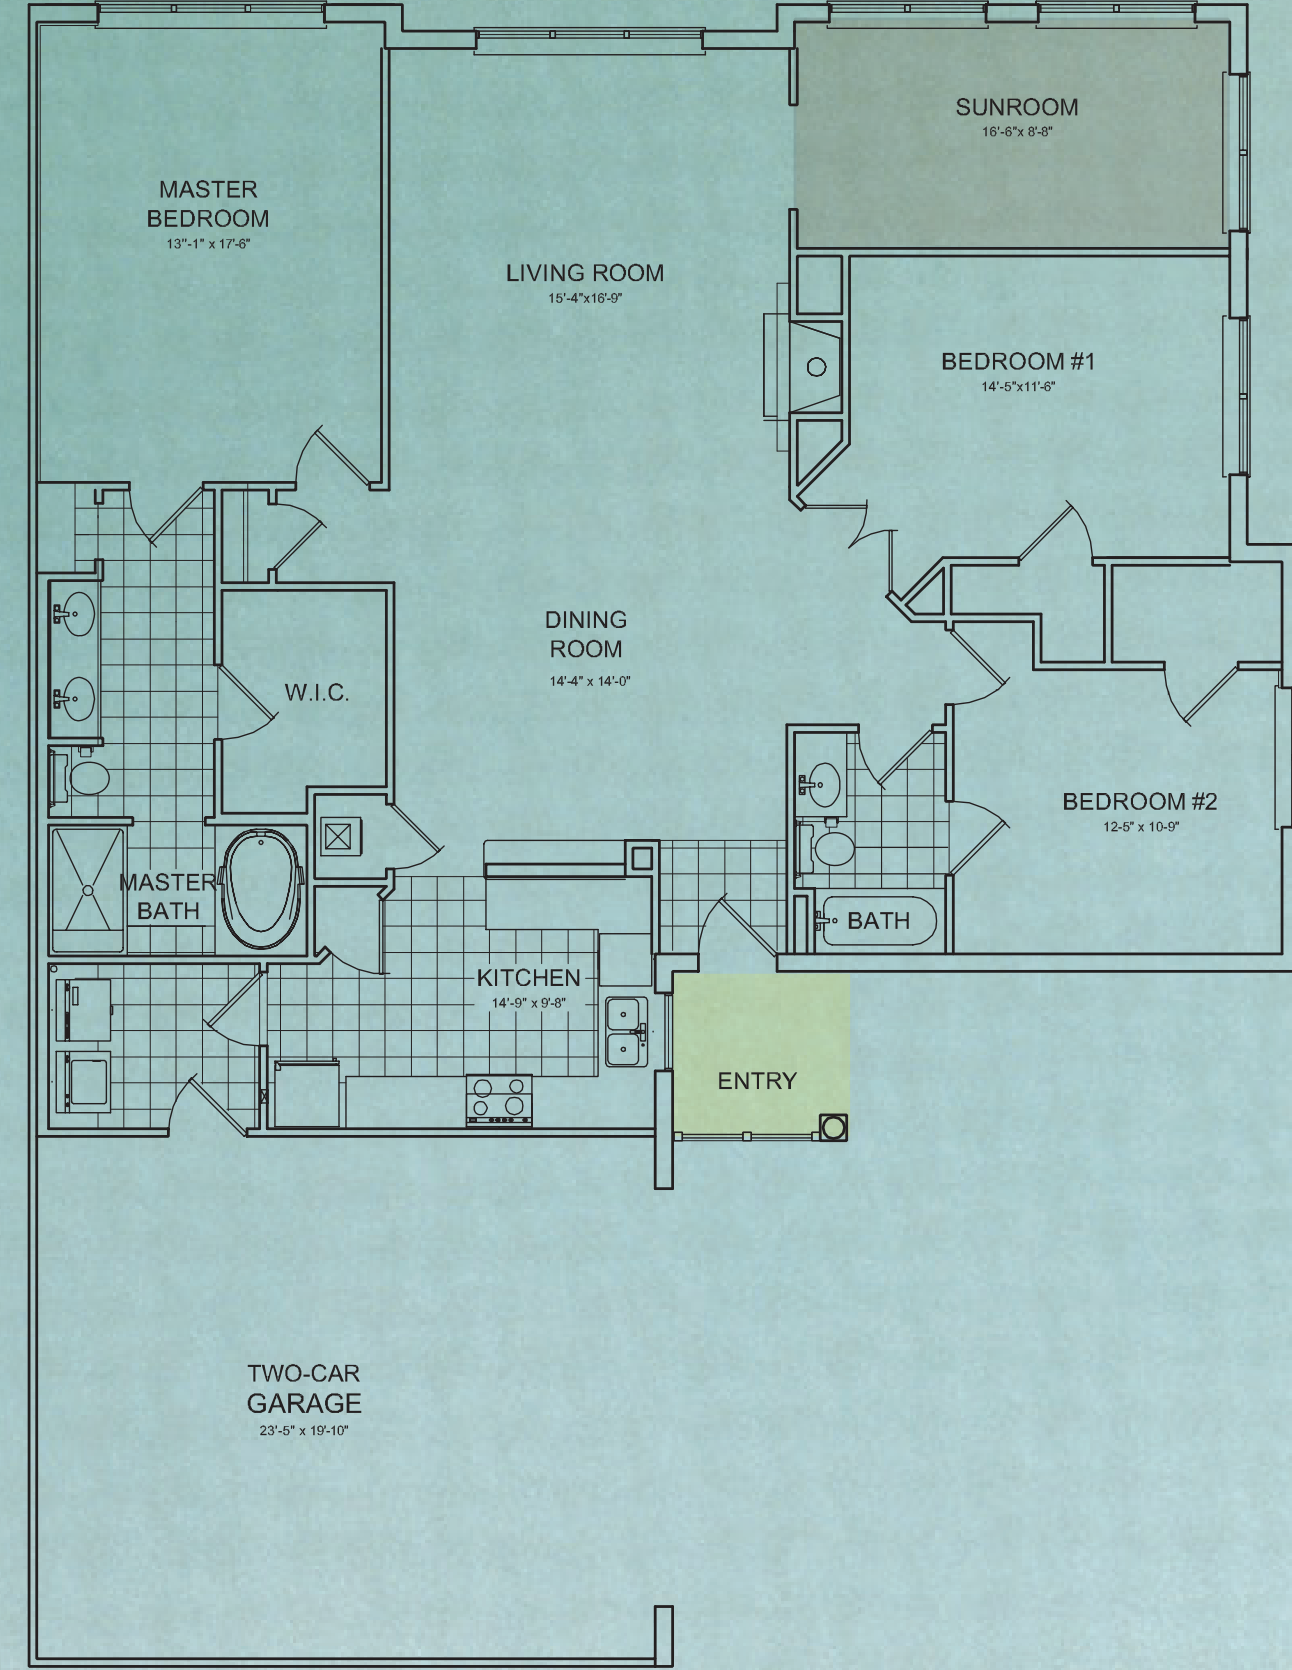

URBAN CORE

9. Epic Movie Theaters
10. Mixed Use
11. Boutique Hotel
12. Mixed Use
13. City Center
14. City Place
15. Alexir Spa & Fitness
16. City Hall

MEDICAL OFFICE

17. Town Center Medical
 18. Retail & Office Center
 19. Office & Medical
 20. Union Plaza
- (medical/commercial condos)

B

In the Center of it All!

The Preserve

1,916 HEATED SF*
2,483 TOTAL SF

The Harbor

1,916 HEATED SF*
2,592 TOTAL SF

The Sanctuary

1,916 HEATED SF*
2,930 TOTAL SF

The Retreat

1,836 HEATED SF
2,589 TOTAL SF

ALL HOMES INCLUDE:

- Concrete block construction
- Stucco and Centurion™ stone exterior
- 2 car garages with oversized doors
- 9' ceilings
- Pre-wired for sound
- Security systems
- Screen porch †