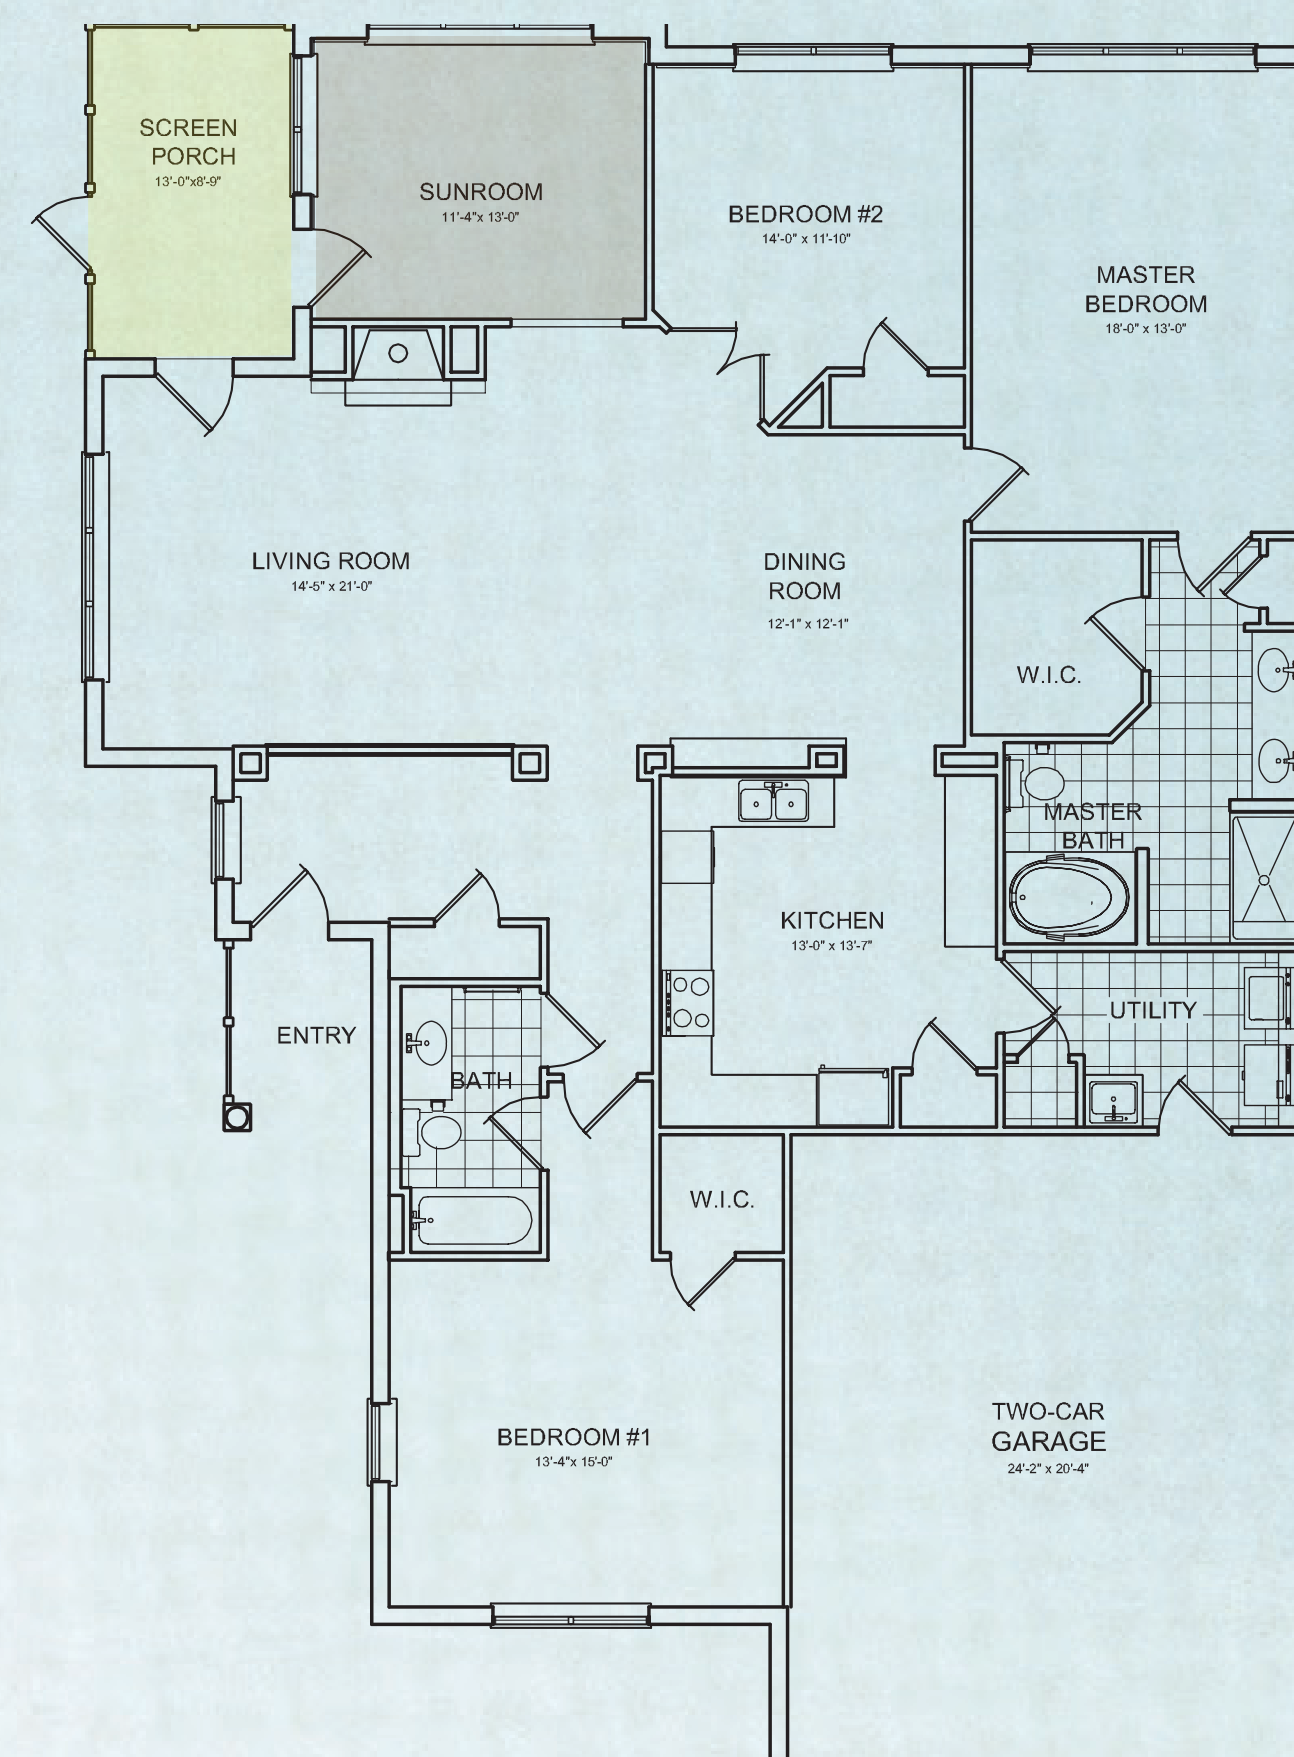

The Retreat

1,836 HEATED SF
2,589 TOTAL SF

ALL HOMES INCLUDE:

- Concrete block construction
- Stucco and Centurion™ stone exterior
- 2 car garages with oversized doors
- 9' ceilings
- Pre-wired for sound
- Security systems
- Screen porch †

† Available on select plans

STANDARD PACKAGE INCLUDES:

- GE stainless steel appliances (ceramic top range, above range microwave, dishwasher, standard refrigerator)
- Granite countertops (kitchens/baths)
- Raised panel cabinetry
- 18" Porcelain Tile (entry, kitchen, laundry, sunroom and baths)
- Designer faucets/hardware
- Designer lighting package
- Crown Molding
- Designer carpet (living and bedrooms)
- Neutral wall paint/white trim
- Ceiling fan fixtures in bedrooms and sunroom/porch
- Enclosed lanai

UPGRADE PACKAGE(S) INCLUDES:

GE Profile stainless steel appliances (ceramic cook top range, double built-in ovens, cabinet depth refrigerator, and washer/dryer)

The Brook

1,916 HEATED SF*
2,563 TOTAL SF

The Haven

1,916 HEATED SF*
3,243 TOTAL SF

The Cove

2,114 HEATED SF*
2,783 TOTAL SF

More Reasons to Play.

*HEATED SF FIGURE INCLUDES SUNROOMS. A SCREENED PORCH OPTION WILL REDUCE NUMBER OF HEATED SF. SCREENED PORCH OPTION ONLY AVAILABLE ON SELECT PLANS. SEE A SALES ASSOCIATE FOR COMPLETE DETAILS.