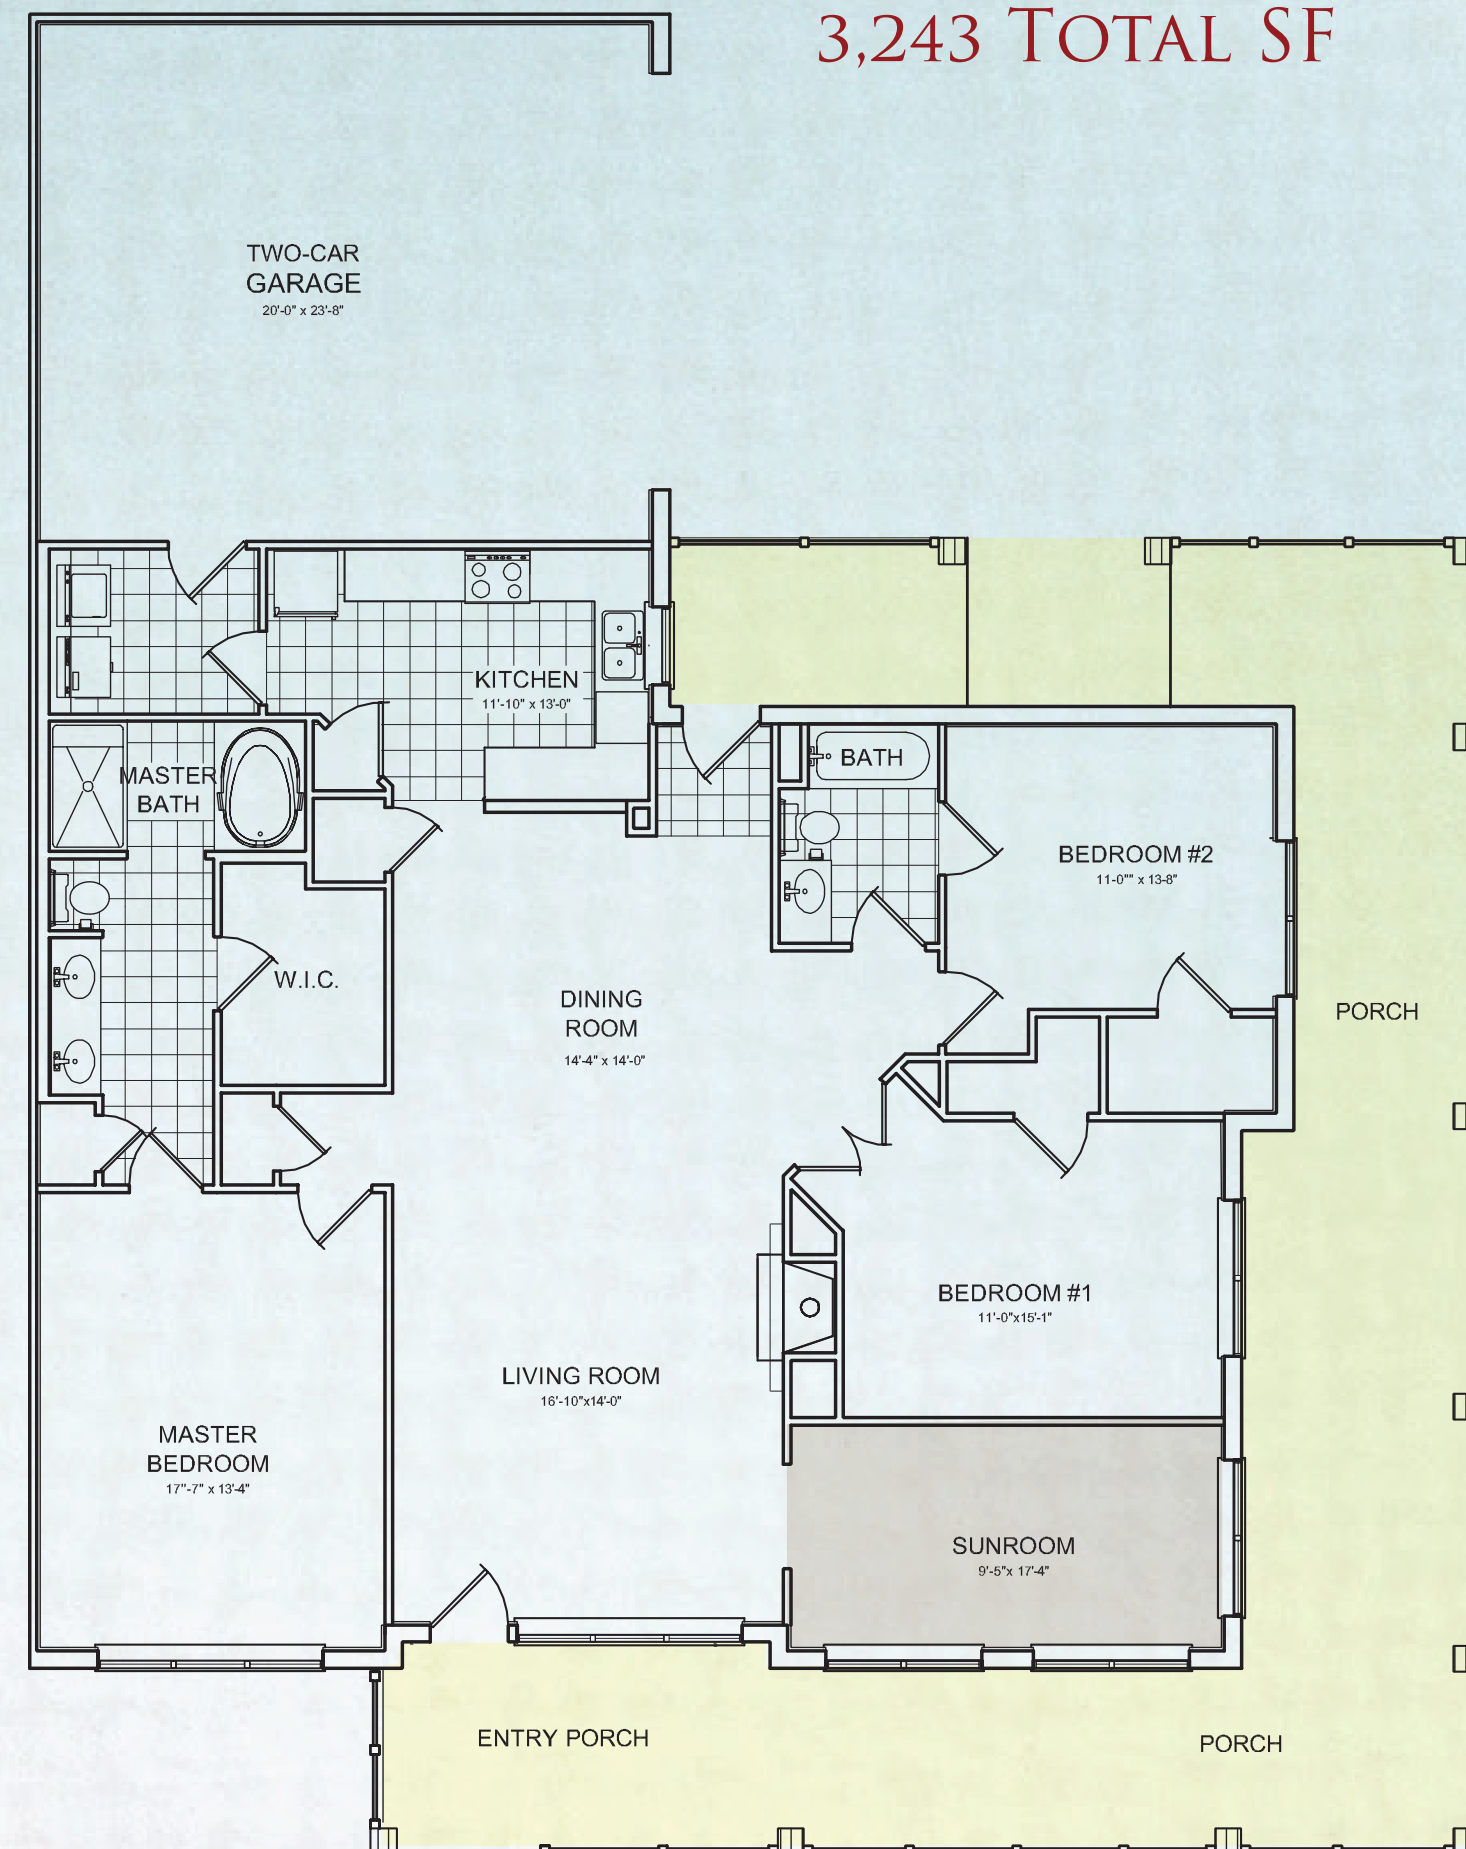

The Retreat

1,836 HEATED SF
2,589 TOTAL SF

ALL HOMES INCLUDE:

- Concrete block construction
- Stucco and Centurion™ stone exterior
- 2 car garages with oversized doors
- 9' ceilings
- Pre-wired for sound
- Security systems
- Screen porch †

UPGRADE PACKAGE(S) INCLUDES:

GE Profile stainless steel appliances (ceramic cook top range, double built-in ovens, cabinet depth refrigerator, and washer/dryer)

The Brook

1,916 HEATED SF*
2,563 TOTAL SF

The Haven

1,916 HEATED SF*
3,243 TOTAL SF

The Cove

2,114 HEATED SF*
2,783 TOTAL SF

More Reasons to Play.

*HEATED SF FIGURE INCLUDES SUNROOMS. A SCREENED PORCH OPTION WILL REDUCE NUMBER OF HEATED SF. SCREENED PORCH OPTION ONLY AVAILABLE ON SELECT PLANS. SEE A SALES ASSOCIATE FOR COMPLETE DETAILS.